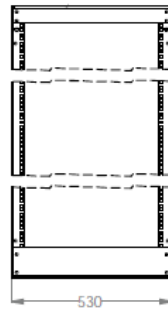

### Single Frame - 380 mm depth

BOTTOM VIEW

ISOMETRIC VIEW

FRONT VIEW

SIDE VIEW

REAR VIEW

DIMENSIONS IN  
WIDTH AND HEIGHT

TOP VIEW

EXPLODED VIEW

TOP VIEW  
MOUNTING DIMENSIONS

## Double Frame - 870 mm depth

BOTTOM VIEW

ISOMETRIC VIEW

FRONT VIEW

SIDE VIEW

REAR VIEW

TOP VIEW

EXPLODED VIEW

DIMENSIONS  
IN  
WIDTH AND HEIGHT