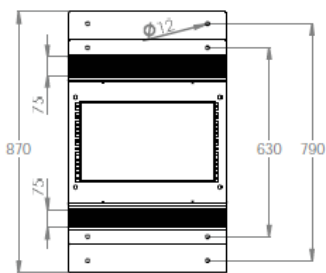

### Single Frame - 380 mm depth

BOTTOM VIEW

ISOMETRIC VIEW

FRONT VIEW

SIDE VIEW

REAR VIEW

DIMENSIONS IN  
WIDTH AND HEIGHT

TOP VIEW

EXPLODED VIEW

TOP VIEW  
MOUNTING DIMENSIONS

## Double Frame - 870 mm depth

BOTTOM VIEW

ISOMETRIC VIEW

FRONT VIEW

SIDE VIEW

REAR VIEW

TOP VIEW

EXPLODED VIEW

DIMENSIONS  
IN  
WIDTH AND HEIGHT