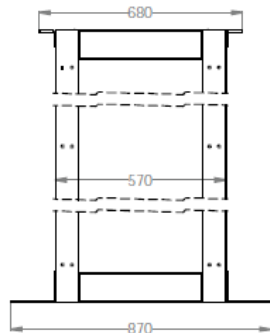

### Single Frame - 380 mm depth

BOTTOM VIEW

ISOMETRIC VIEW

FRONT VIEW

SIDE VIEW

REAR VIEW

DIMENSIONS IN  
WIDTH AND HEIGHT

TOP VIEW

EXPLODED VIEW

TOP VIEW  
MOUNTING DIMENSIONS

## Double Frame - 870 mm depth

BOTTOM VIEW

ISOMETRIC VIEW

FRONT VIEW

SIDE VIEW

REAR VIEW

TOP VIEW

EXPLODED VIEW

DIMENSIONS  
IN  
WIDTH AND HEIGHT