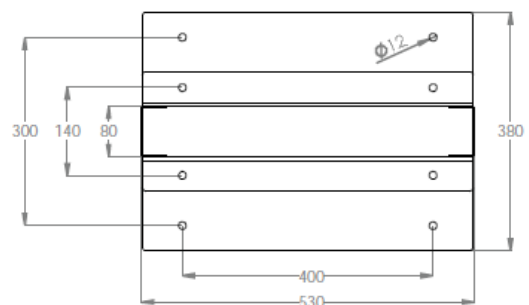

## Technical Drawings

### Single Frame - 380 mm depth

BOTTOM VIEW

ISOMETRIC VIEW

FRONT VIEW

SIDE VIEW

REAR VIEW

DIMENSIONS IN  
WIDTH AND HEIGHT

TOP VIEW

EXPLODED VIEW

TOP VIEW  
MOUNTING DIMENSIONS

## Double Frame - 870 mm depth

BOTTOM VIEW

ISOMETRIC VIEW

FRONT VIEW

SIDE VIEW

REAR VIEW

TOP VIEW

EXPLODED VIEW