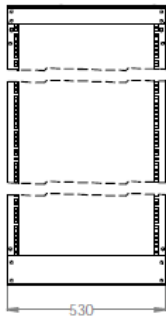

### Single Frame - 380 mm depth

BOTTOM VIEW

ISOMETRIC VIEW

FRONT VIEW

SIDE VIEW

REAR VIEW

DIMENSIONS IN  
WIDTH AND HEIGHT

TOP VIEW

EXPLODED VIEW

TOP VIEW  
MOUNTING DIMENSIONS

## Double Frame - 870 mm depth

BOTTOM VIEW

ISOMETRIC VIEW

FRONT VIEW

SIDE VIEW

REAR VIEW

TOP VIEW

EXPLODED VIEW

DIMENSIONS  
IN  
WIDTH AND HEIGHT