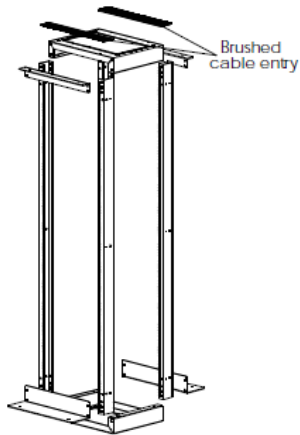

### Single Frame - 380 mm depth

BOTTOM VIEW

ISOMETRIC VIEW

FRONT VIEW

SIDE VIEW

REAR VIEW

DIMENSIONS IN  
WIDTH AND HEIGHT

TOP VIEW

EXPLODED VIEW

TOP VIEW  
MOUNTING DIMENSIONS

## Double Frame - 870 mm depth

BOTTOM VIEW

ISOMETRIC VIEW

FRONT VIEW

SIDE VIEW

REAR VIEW

TOP VIEW

EXPLODED VIEW

DIMENSIONS  
IN  
WIDTH AND HEIGHT