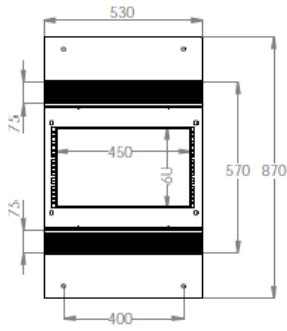

## Technical Drawings

### Single Frame - 380 mm depth

BOTTOM VIEW

ISOMETRIC VIEW

FRONT VIEW

SIDE VIEW

REAR VIEW

DIMENSIONS IN  
WIDTH AND HEIGHT

TOP VIEW

EXPLODED VIEW

TOP VIEW  
MOUNTING DIMENSIONS

## Double Frame - 870 mm depth

BOTTOM VIEW

ISOMETRIC VIEW

FRONT VIEW

SIDE VIEW

REAR VIEW

TOP VIEW

EXPLODED VIEW