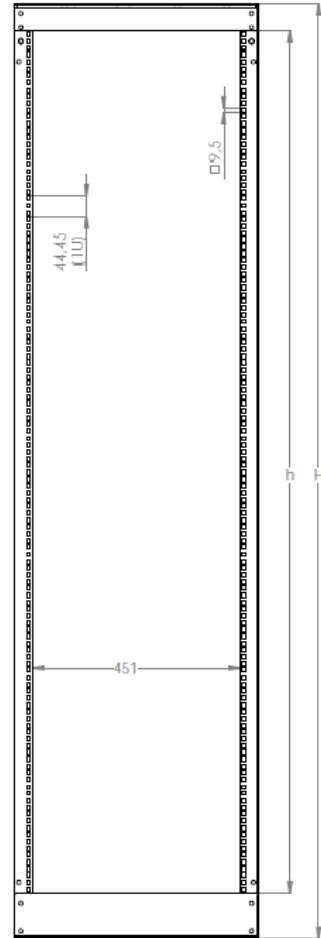

#### Double Frame - top & base chassis sizes when unmounted

Open rack depth version in mm	Unmounted Chassis size (WxD) in mm
870 mm	530x410 mm
1070 mm	530x610 mm

### Single Frame - 380 mm depth

BOTTOM VIEW

ISOMETRIC VIEW

FRONT VIEW

SIDE VIEW

REAR VIEW

DIMENSIONS IN  
WIDTH AND HEIGHT

TOP VIEW

## Double Frame - 870 mm depth

BOTTOM VIEW

ISOMETRIC VIEW

FRONT VIEW

SIDE VIEW

REAR VIEW

TOP VIEW

EXPLODED VIEW

DIMENSIONS  
IN  
WIDTH AND HEIGHT