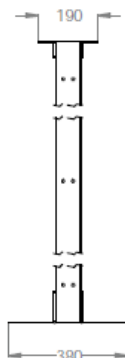

## Technical Drawings

### Single Frame - 380 mm depth

BOTTOM VIEW

ISOMETRIC VIEW

FRONT VIEW

SIDE VIEW

REAR VIEW

DIMENSIONS IN  
WIDTH AND HEIGHT

TOP VIEW

EXPLODED VIEW

TOP VIEW  
MOUNTING DIMENSIONS

## Double Frame - 870 mm depth

BOTTOM VIEW

ISOMETRIC VIEW

FRONT VIEW

SIDE VIEW

REAR VIEW

TOP VIEW

EXPLODED VIEW