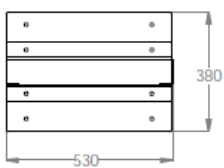

## Technical Drawings

### Single Frame - 380 mm depth

BOTTOM VIEW

ISOMETRIC VIEW

FRONT VIEW

SIDE VIEW

REAR VIEW

DIMENSIONS IN  
WIDTH AND HEIGHT

TOP VIEW

EXPLODED VIEW

TOP VIEW  
MOUNTING DIMENSIONS