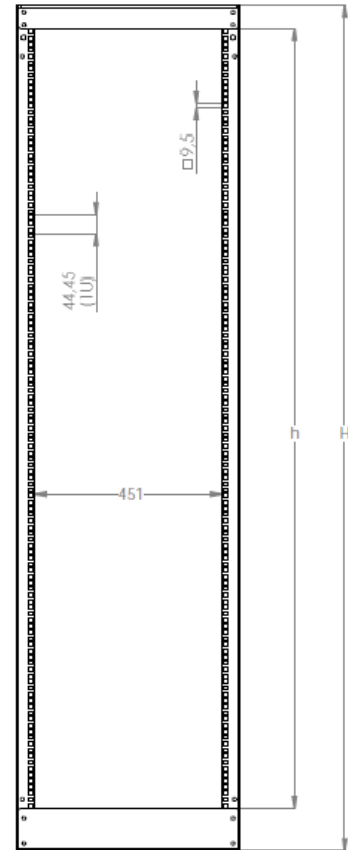

## Technical Drawings

### Single Frame - 380 mm depth

BOTTOM VIEW

ISOMETRIC VIEW

FRONT VIEW

SIDE VIEW

REAR VIEW

DIMENSIONS IN  
WIDTH AND HEIGHT

TOP VIEW

## Double Frame - 870 mm depth

BOTTOM VIEW

ISOMETRIC VIEW

FRONT VIEW

SIDE VIEW

REAR VIEW

TOP VIEW

EXPLODED VIEW

DIMENSIONS  
IN  
WIDTH AND HEIGHT