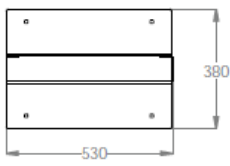

Technical Drawings

Single Frame - 380 mm depth

BOTTOM VIEW